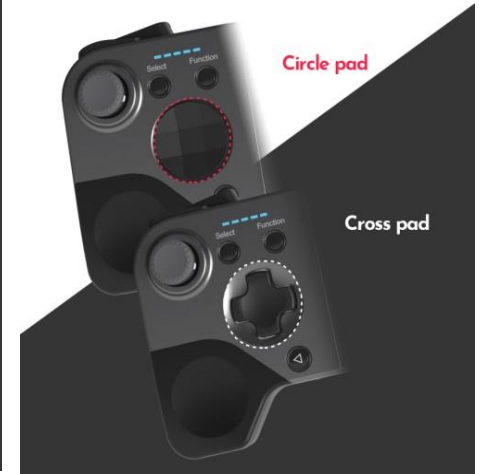

## 360 rotating Analog

**360 Rotating** Analog joystick, precisely controllable

Determine your game experience, specially in Sports, FPS by precise, accurate joystick control

360 degree controllable Analog stick, including push type L3/R3

## 256 Analog trigger

Secure accuracy in RB/LB button without any delay

0.01 second RB/LB buttons - impressive lock time  
0.5 million durable testing - reliable button

256 steps analogic trigger button, and durable LB/RG

## Changeable D-Pad

Changeable D-pad

Two types of circular pad, cross pad  
More fun to play

Two type of D-pad Circle and cross type improving your gaming practice