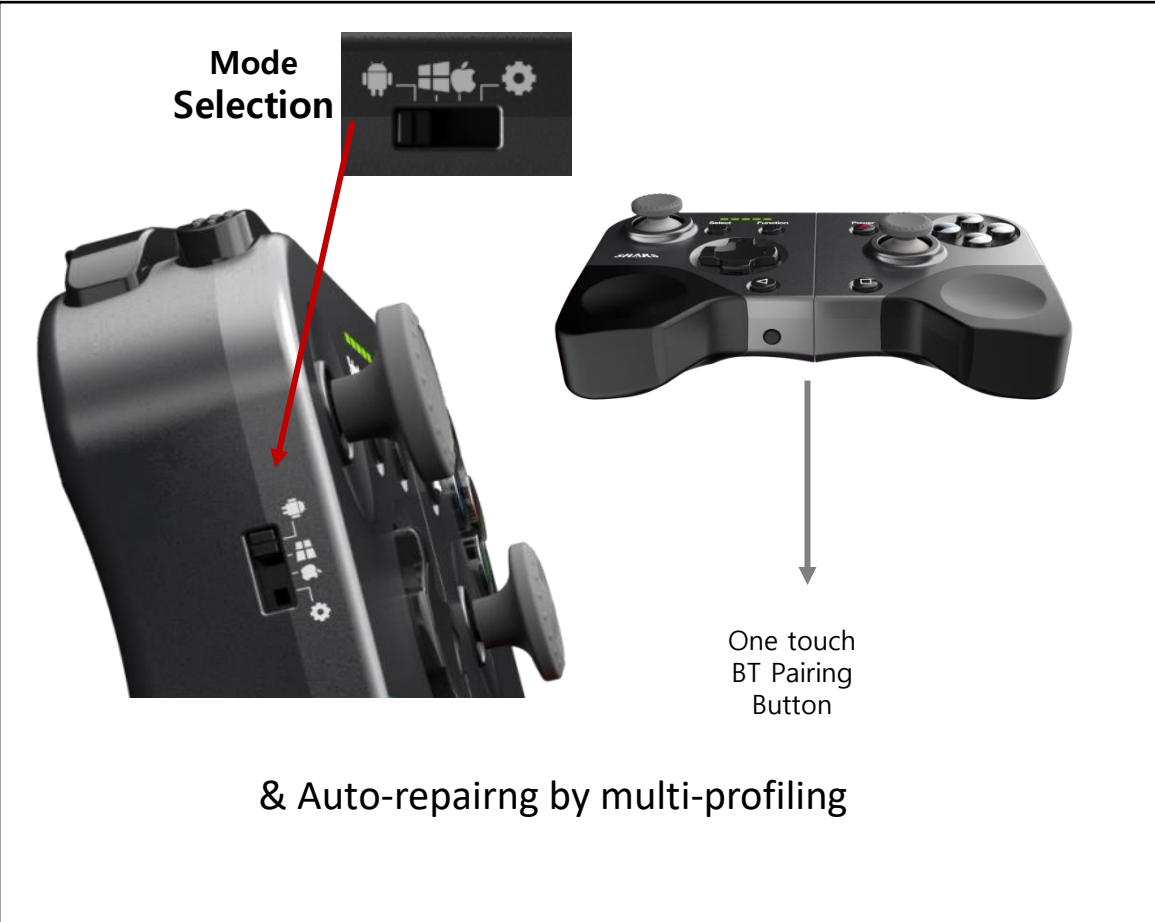

Distinguishing features

Intuitive Pairing & Mode Change