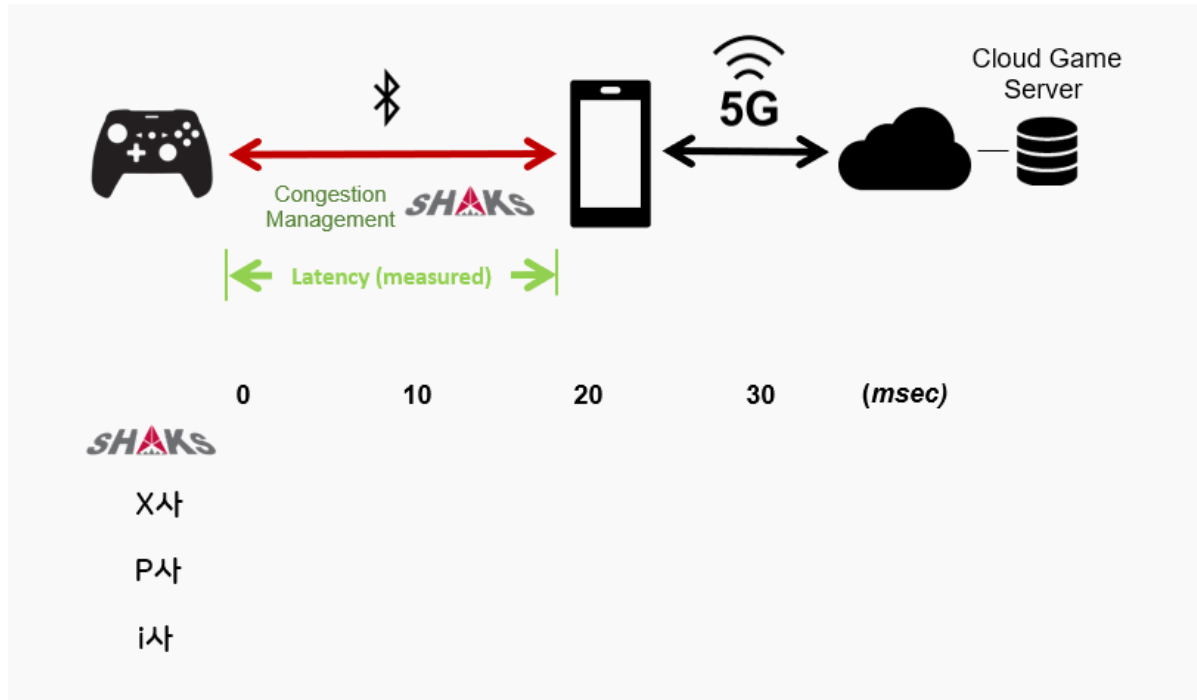

Global #1 low-latency performance with truly commercial deployment

its deviated variant

Top Games - 60 frames per second (16.6ms) speed