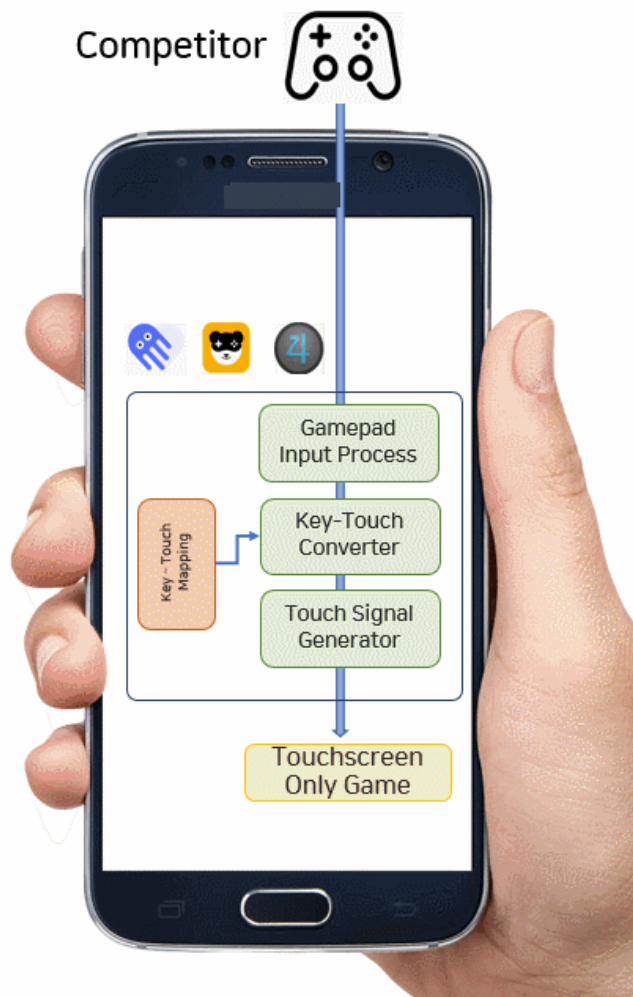

Streaming Game  
by  
Telco

D-input Support  
& SHAKS Mapping

X-input Support  
via SHAKS driver

Appl MFI  
Certification

### Bring **Wider game compatibility- Enabler** “touch only game” by gamepad

1. Data processing steps – reduced dramatically from 4 to 1 step
2. By sync Shaks and app running, we reduce the worry of battery consumption
3. No need to open debug mode, No need to rooting. No worry about leaking my personal data!!!