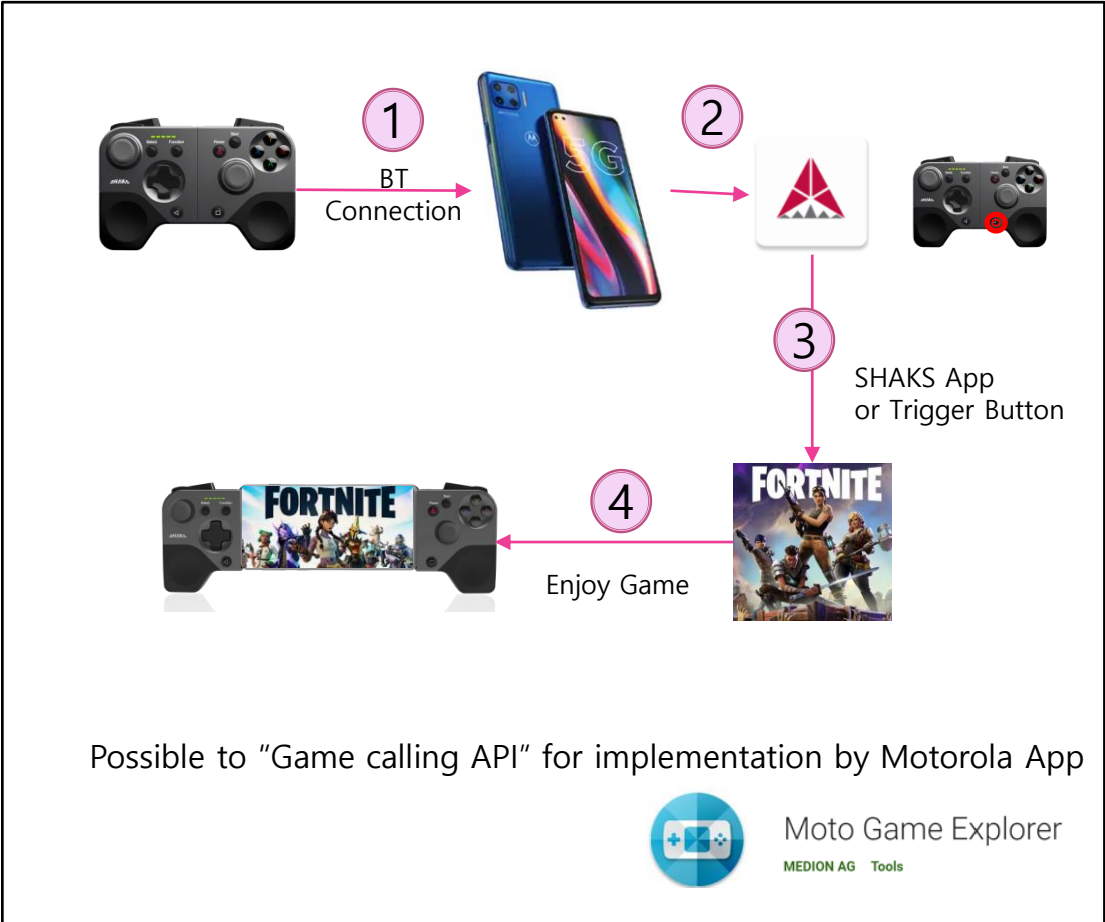

One Key Game Start