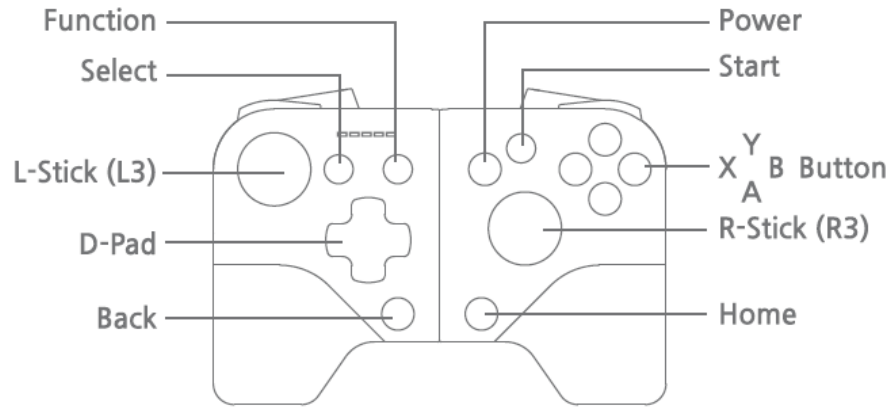

# Customizing : Example

# Customize Coloring

Two type of D-pad with Color variation option

Replacible

Pouch

# Key Layout

※ Mode Change: Change by mode selection slide switch on the left side.