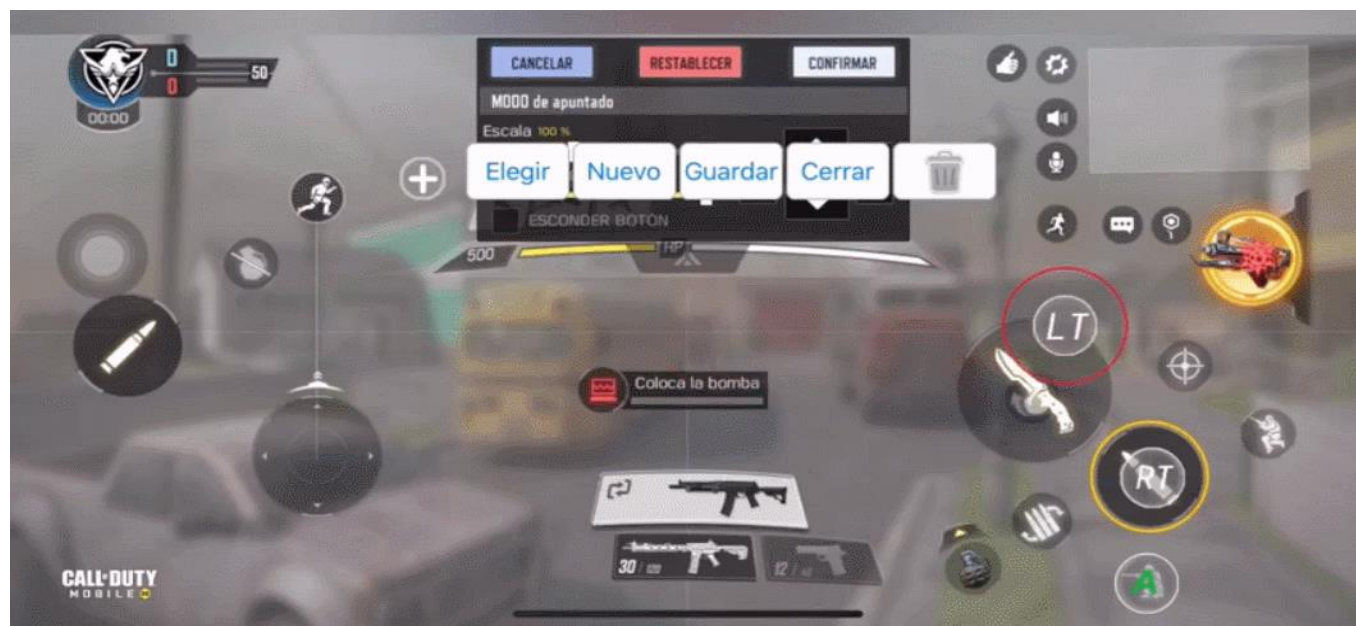

1. Data processing steps – reduced dramatically from 4 to 1 step
2. By sync Shaks and app running, we reduce the worry of battery consumption
3. No need to open debug mode, No need to rooting. No worry about leaking my personal data!!!