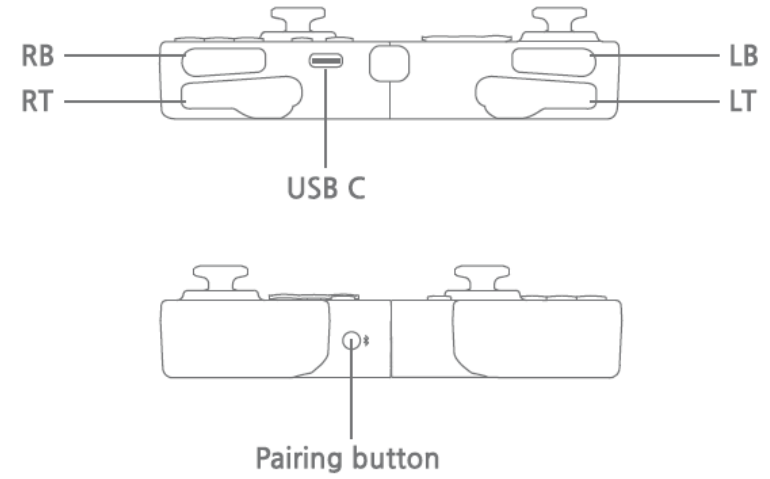

# Customize Coloring

Two type of D-pad with Color variation option

Replacible

Pouch

# Key Layout

※ Mode Change: Change by mode selection slide switch on the left side.