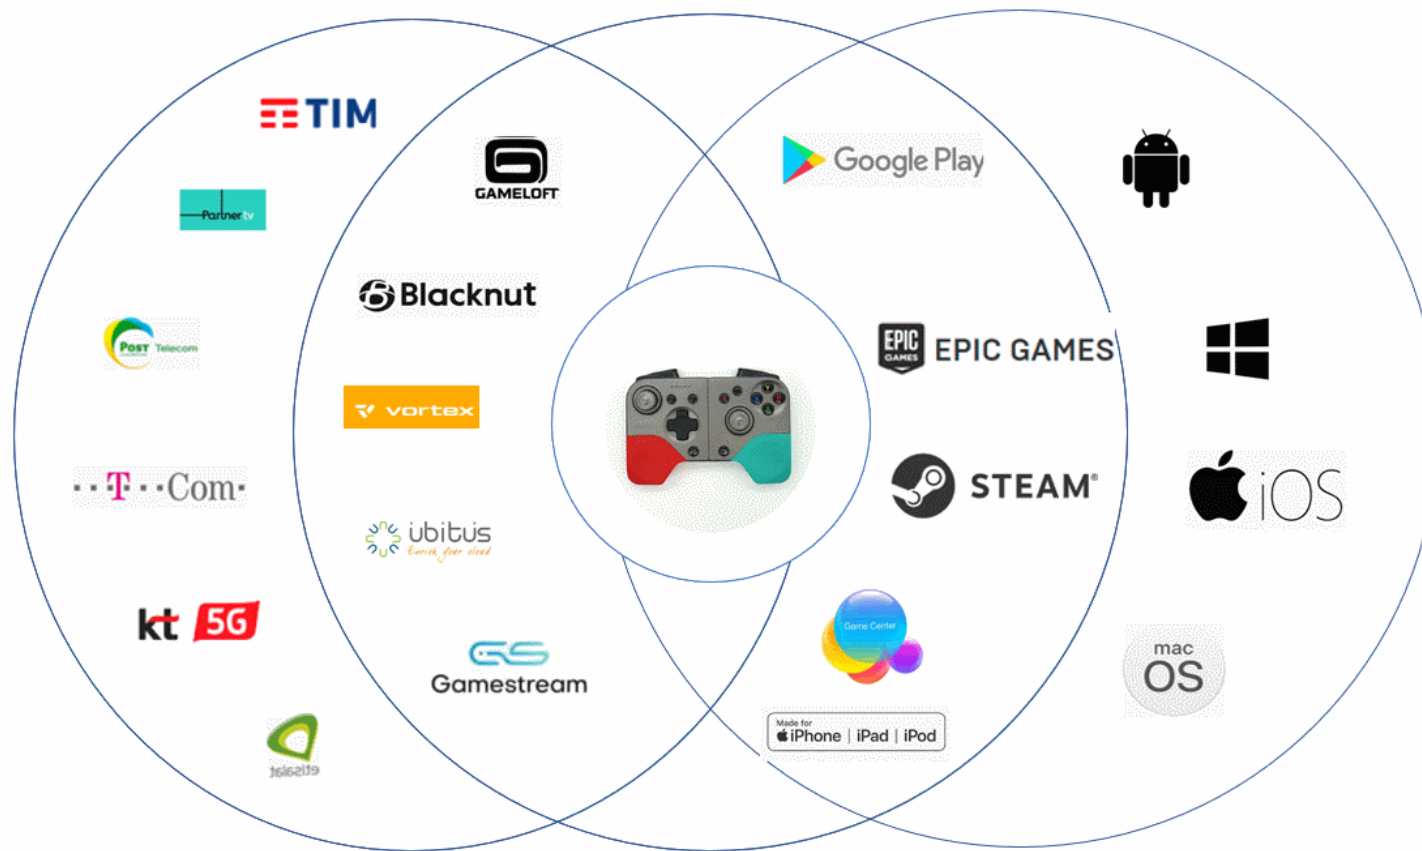

## Top level of compatibility for **Multi-OS and Multi-Device**

## Global #1 low-latency performance with truly commercial deployment

its deviated variant

Top Games - 60 frames per second (16.6ms) speed

- ✓ Do you enjoy a live-action movie game? Didn't you feel dizzy on an unnatural screen?
- ✓ The screen speed must be at least 60 fps for natural viewing.
- ✓ The Shaks gamepad (14.3ms latency) is a faster speed than the 60 fps screen (16.6ms).

Streaming Game  
by  
Telco

D-input Support  
& SHAKS Mapping

X-input Support  
via SHAKS driver

Appl MFI  
Certification